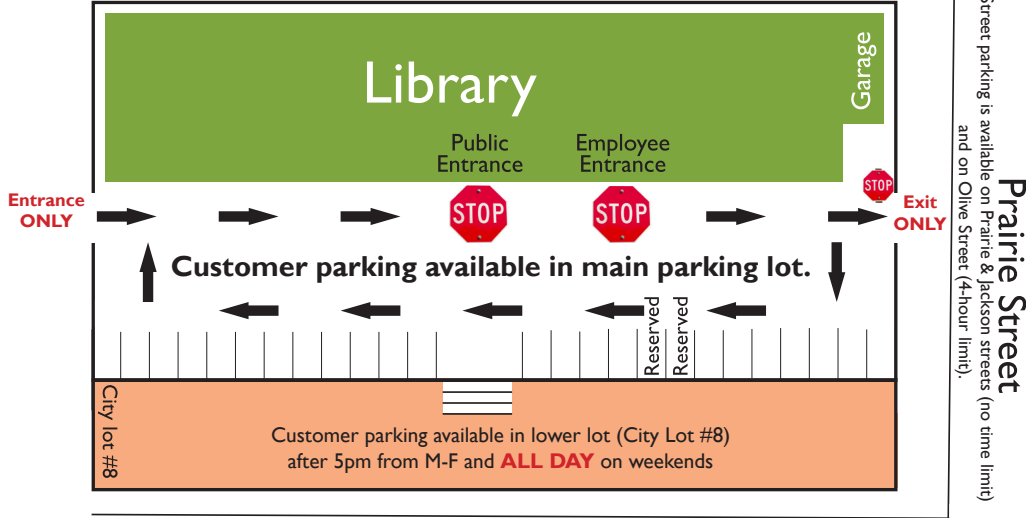

Customer Parking

Olive Street

Street parking is available on Prairie & Jackson streets (no time limit) and on Olive Street (4-hour limit).

Jackson Street

Street parking is available on Prairie & Jackson streets (no time limit) and on Olive Street (4-hour limit).

At all times, customers are asked to enter through the Entrance and exit through the Exit. For the safety of customers and staff, always obey the traffic flow arrows and stop signs in the Library parking lot.

After 5pm from Monday-Friday and all day on weekends, Library customers can park in City Lot #8 which is located south of the Library's main parking lot.

Street parking, with no limit on time, is available on Prairie and Jackson streets.

Street parking, with a 4-hour limit, is available on Olive Street.